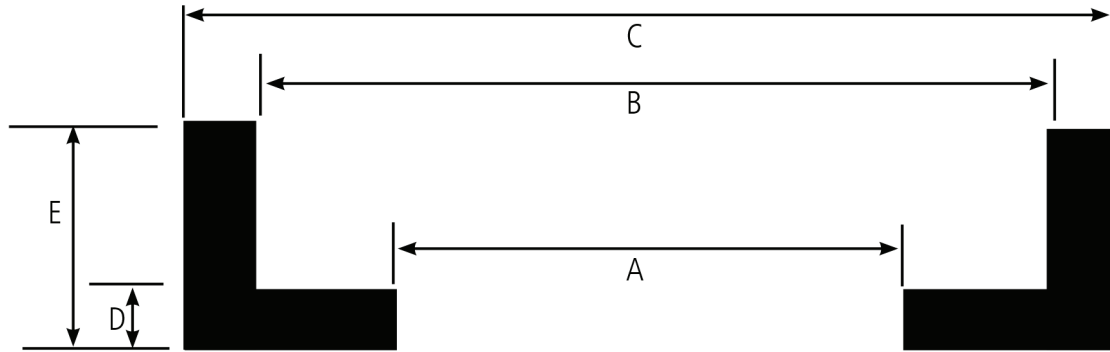

P.O. Box 222, Lebanon, OH 45036 Phone: 513.932.7379 Fax: 513.932.4493

Approximate dimensions of John Perry style gaskets.

DIMENSIONS	A(ID)	B	C (OD)	D	E
1"	.895"	1.110"	1.260"	.155"	.396"
1 1/2"	1.370"	1.650"	1.845"	.125"	.280"
2"	1.870"	2.187"	2.312"	.125"	.315"
2 1/2"	2.370"	2.656"	2.843"	.140"	.355"
3"	2.870"	3.187"	3.375"	.141"	.365"
4"	3.790"	4.185"	4.335"	.155"	.396"
6"	5.808"	6.317"	6.567"	.187"	.500"